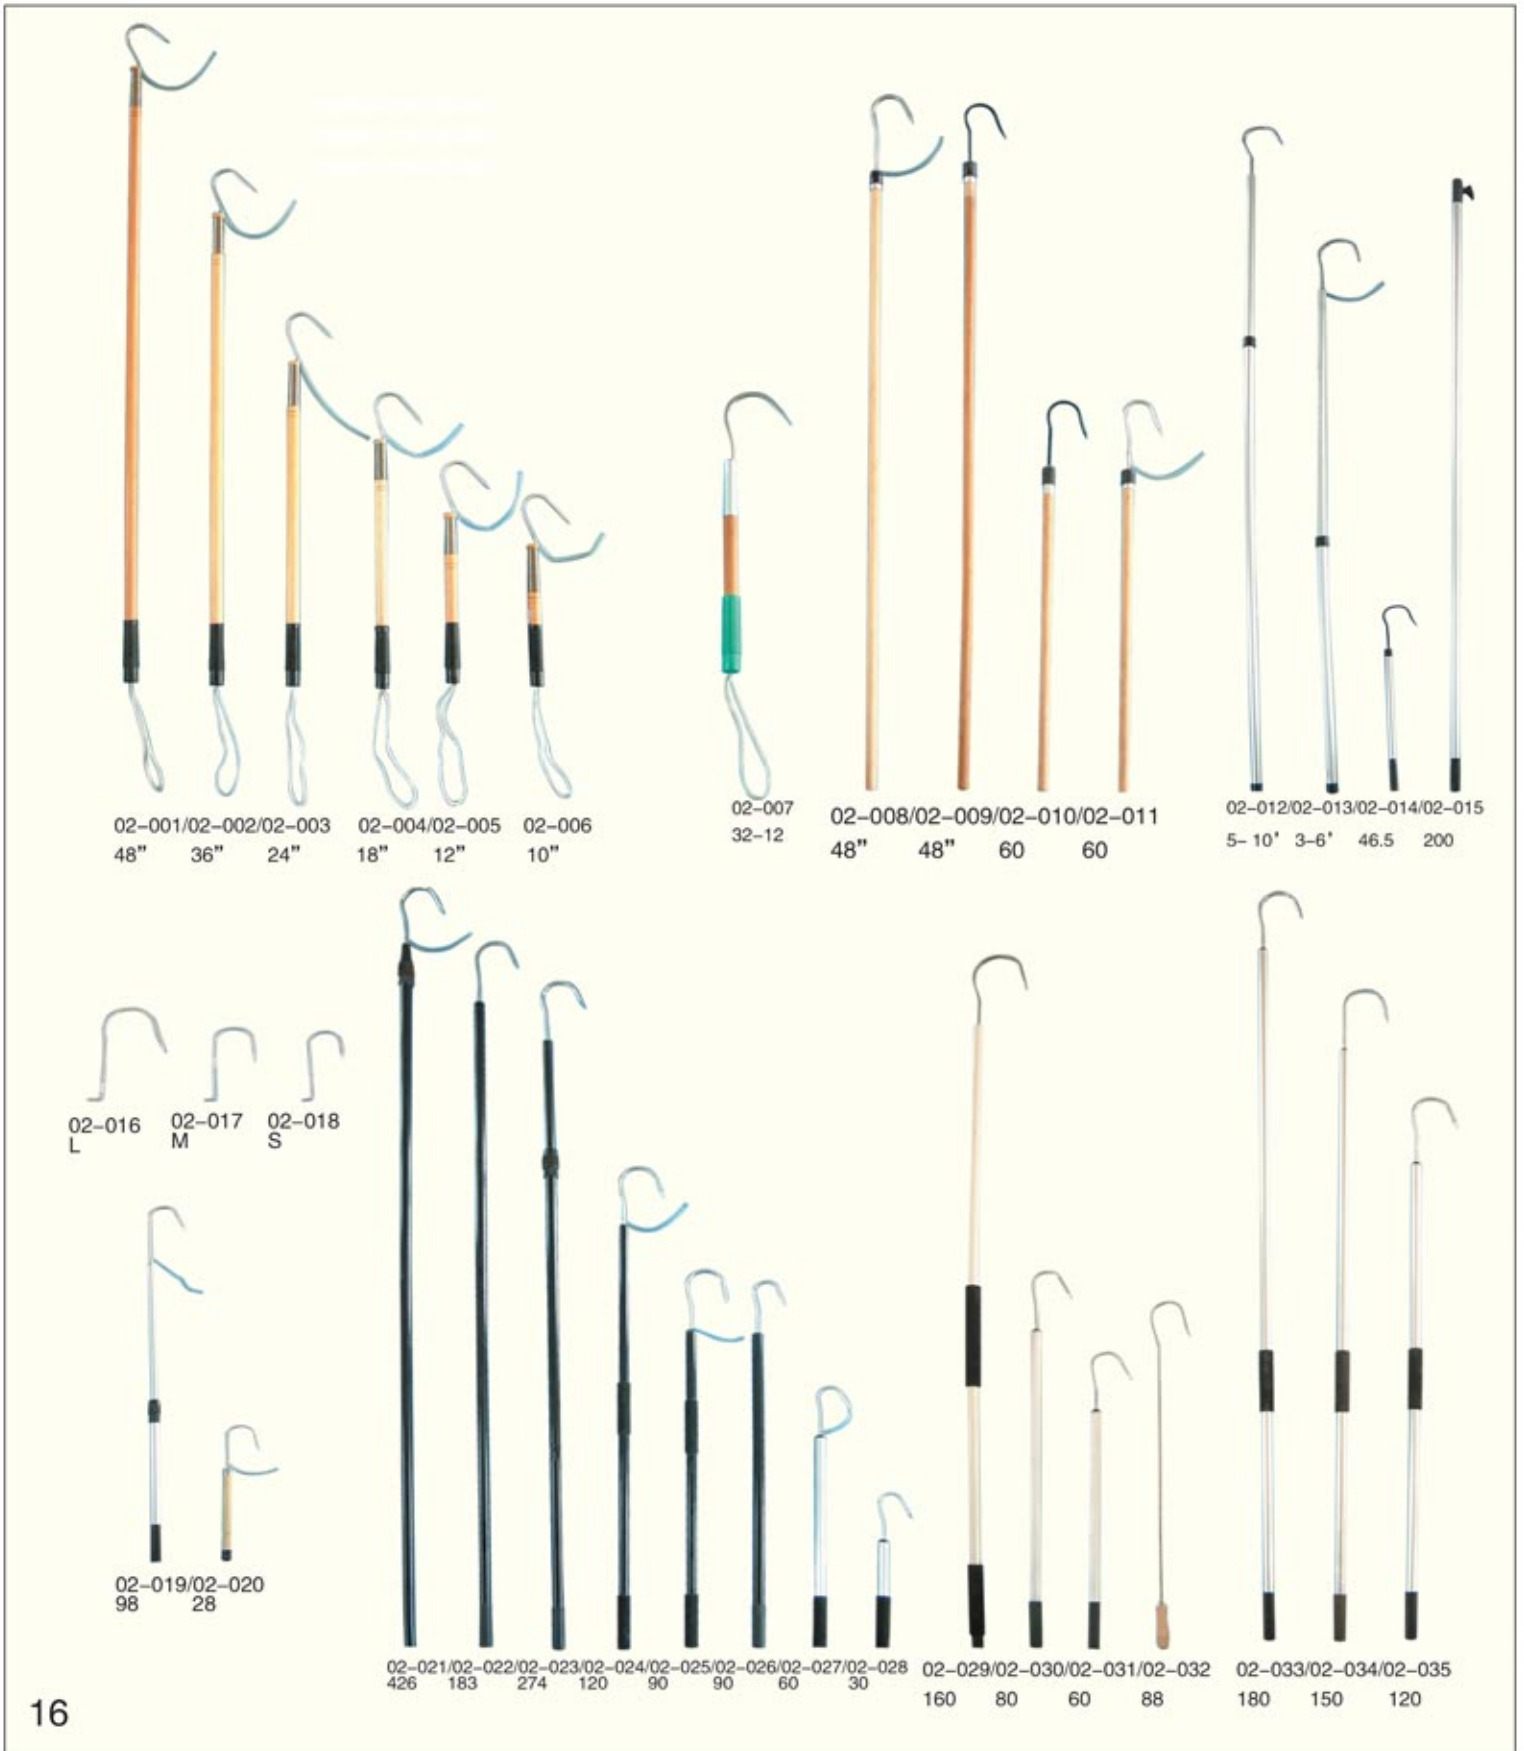

A01-117
65-36-45
75-50-55

A01-118
184-54-54.5

A01-119
180-50

FISHING NET & TACKLE

FISHING NET & TACKLE

FISHING NET & TACKLE

03-001

03-002