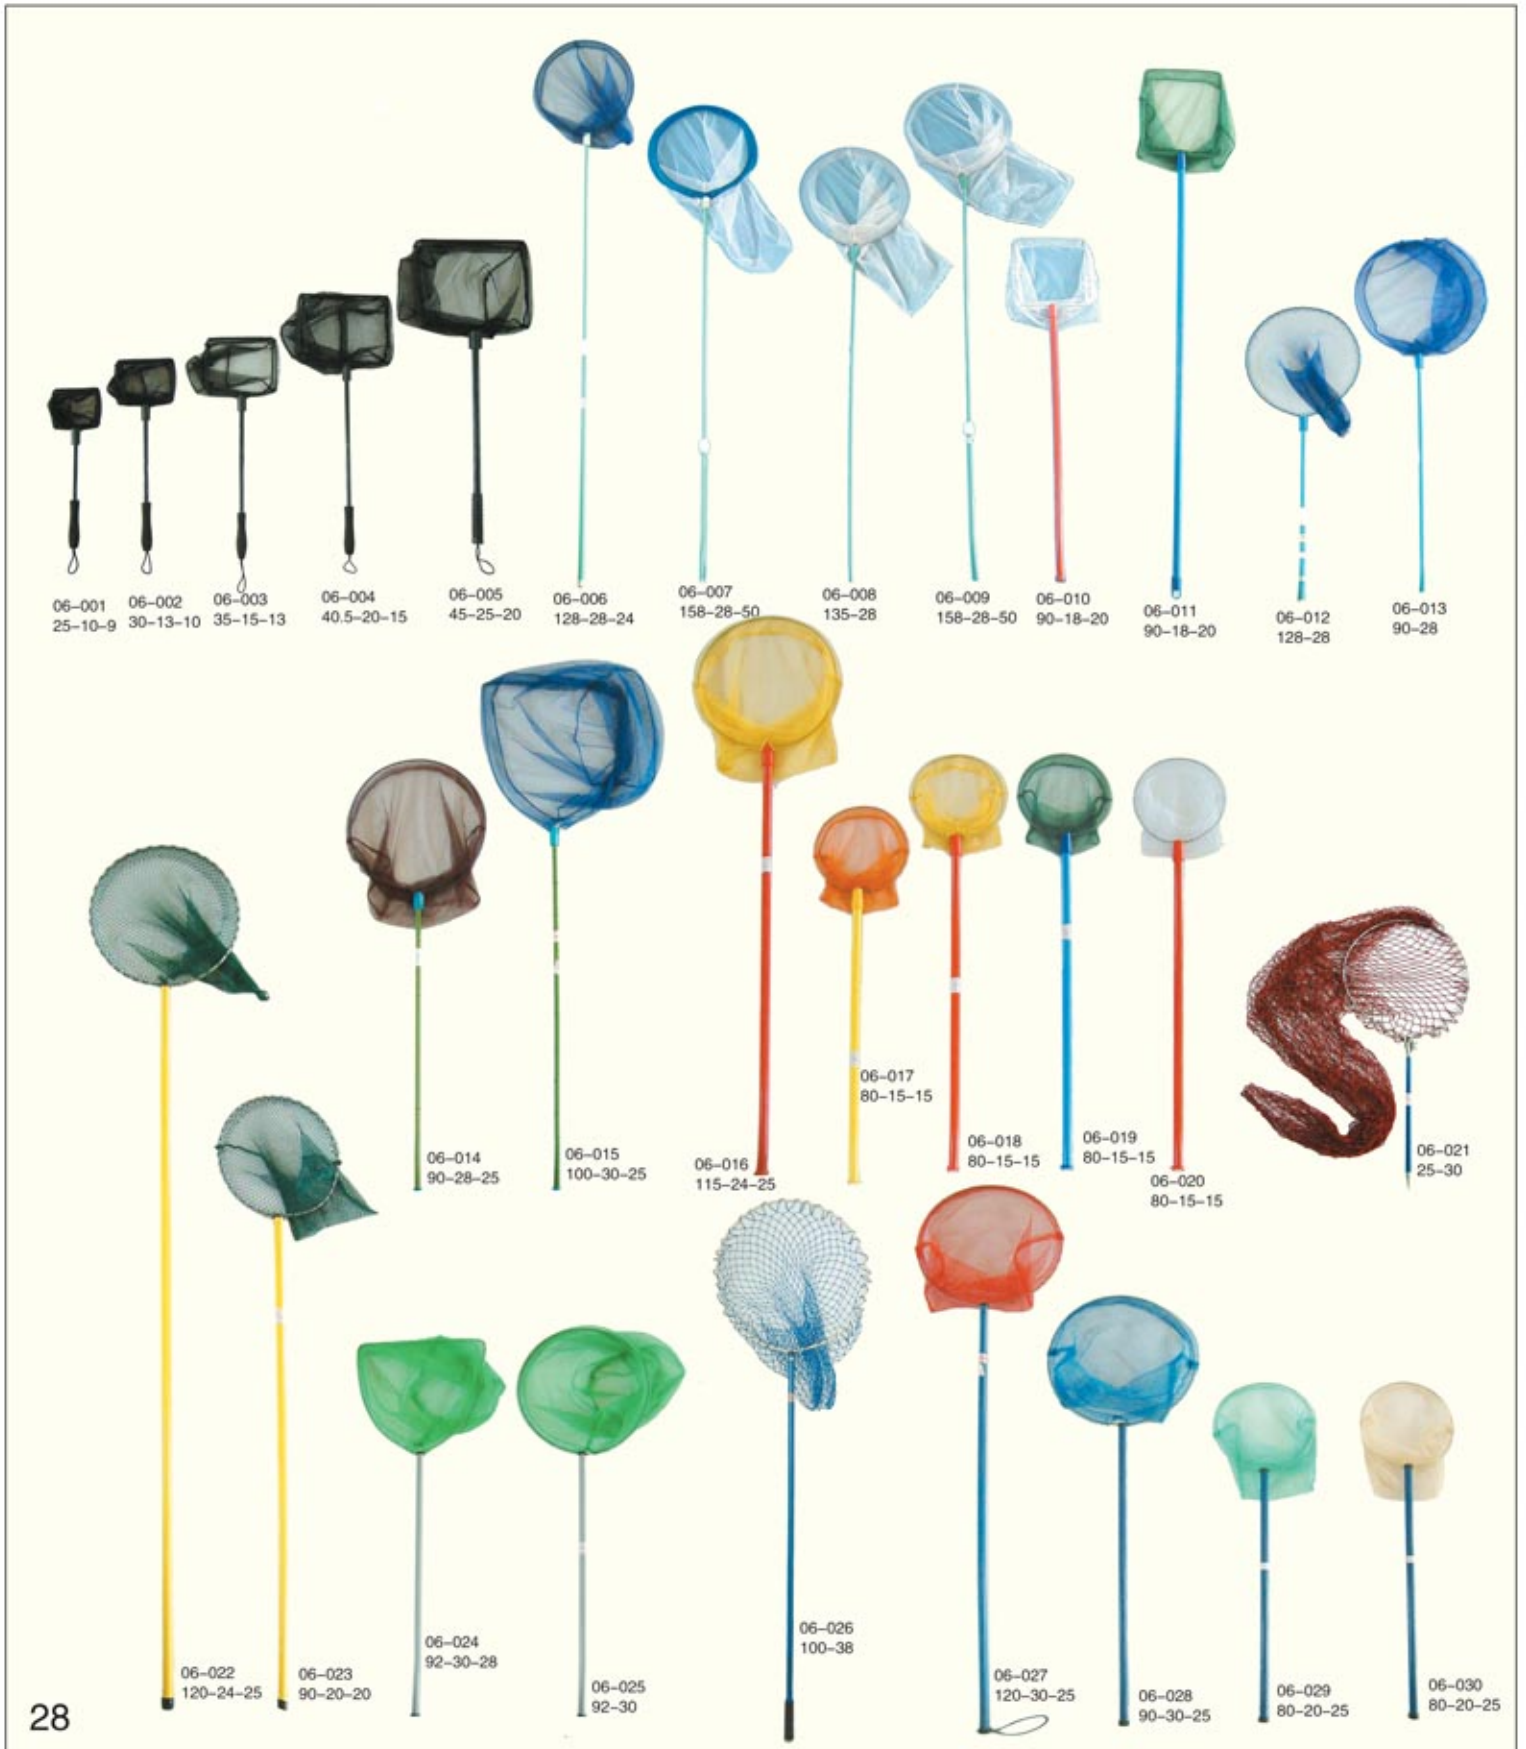

A05-006
90-25-25

A05-007
100-25-25

A05-008
100-25-25

A05-009
120-29-30

A05-010
90-25.5-25

FISHING NET & TACKLE

FISHING NET & TACKLE

FISHING NET & TACKLE