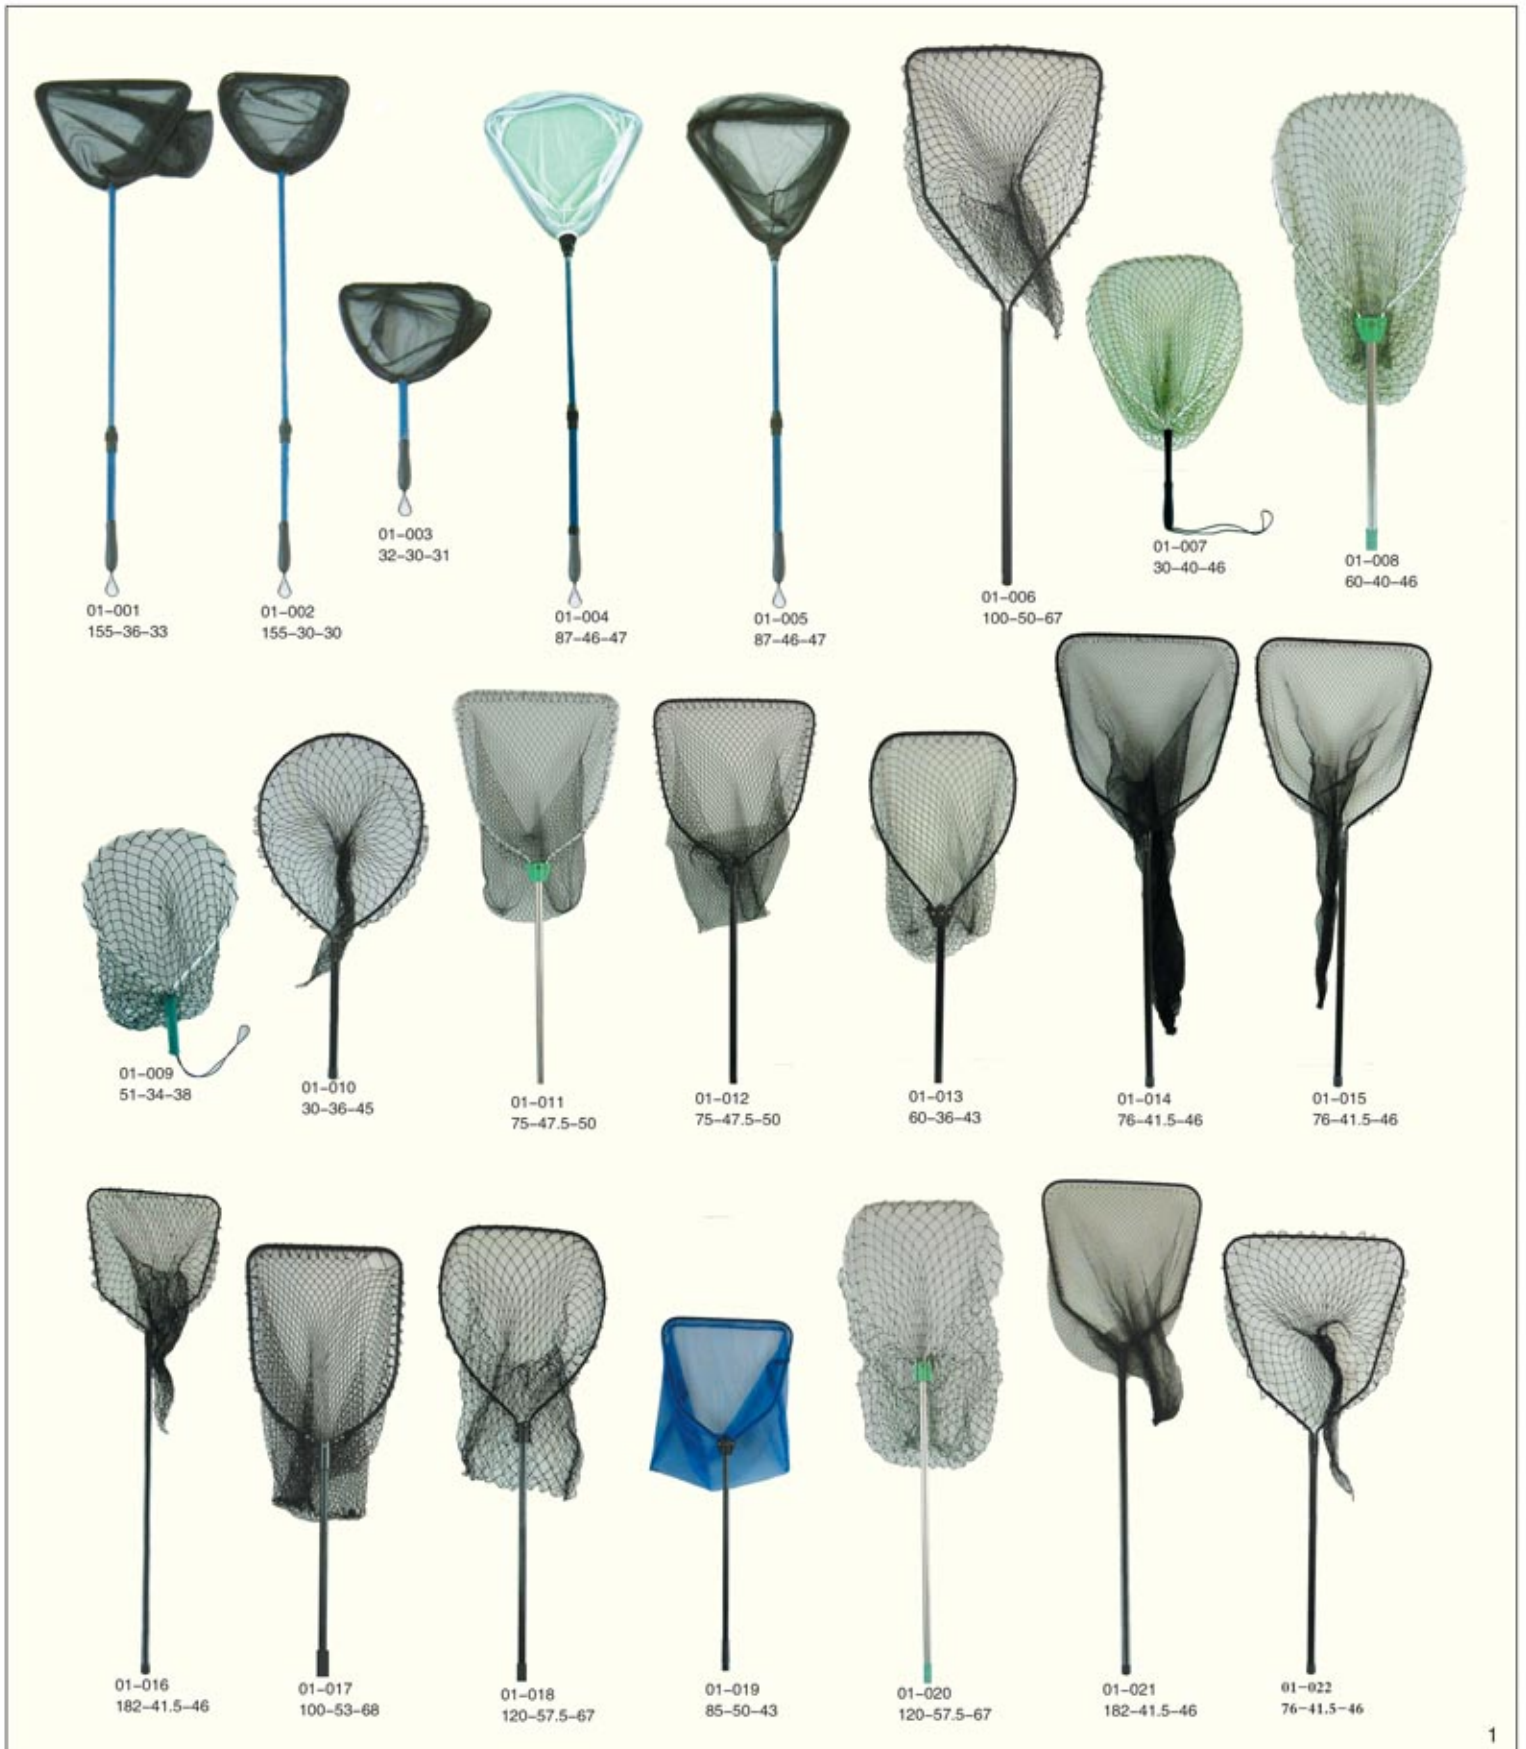

产品目录 INDEX

名称	货号	页码
铝捞网-AL LANDING NET -----	01	1 - 15
手钩-GAFF -----	02	16-17
支架-FISHING ROD HOLDER -----	03	18-21
木柄抄网-WOODEN LANDING NET -----	04	22-26
竹柄抄网-BAMBOO LANDING NET -----	05	27-27
铁柄抄网-STEEL LANDING NET -----	06	28-29
塑料柄、玻璃钢柄抄网-PLASTIC,FIBRE GLASS LANDING -----	07	30-32
不锈钢网头-STAINLESS STEEL LANDING NET -----	08	33-33
套竿-FISHING SET -----	09	34-38
渔叉-FISHING FORK,SPEAR -----	10	39-41
缠线板-LINE HOLDER -----	11	42-43
渔干网-DRY NET -----	12	44-44
虾网-SHRIMP NET -----	13	45-46
蟹网-CRAB-NET -----	14	47-58
鳗鱼笼-FISHING CAGE -----	15	59-61
多节网-MUTIPLE SECTIONS NET -----	16	62-65
珍珠网-PEARL NET -----	17	65-65
漂网-FLOAT NET -----	18	66-69
木捞框-WOODEN SHORT HANDLE LANDLE LANDING NET -----	19	70-71
小捞勺-BAIT NET -----	20	72-72
防虫帽、伞网、吊床UMBERELLA NET,MOTHPROOF CAP,HAMMA- 21		73-73
网袋-REPLACEMENT NET NET,NET BAG -----	22	74-78
渔饵笼、铅坠-BAIT CAGE,SINKER -----	23	79-80
浮漂-FLOAT -----	24	81-82
塑料盒-TACKLE BOX -----	25	83-84
木盒WOODEN BOX -----	26	85-85
小工具FISHING ACCESSORY, TOOL -----	27	86-96

FISHING NET & TACKLE