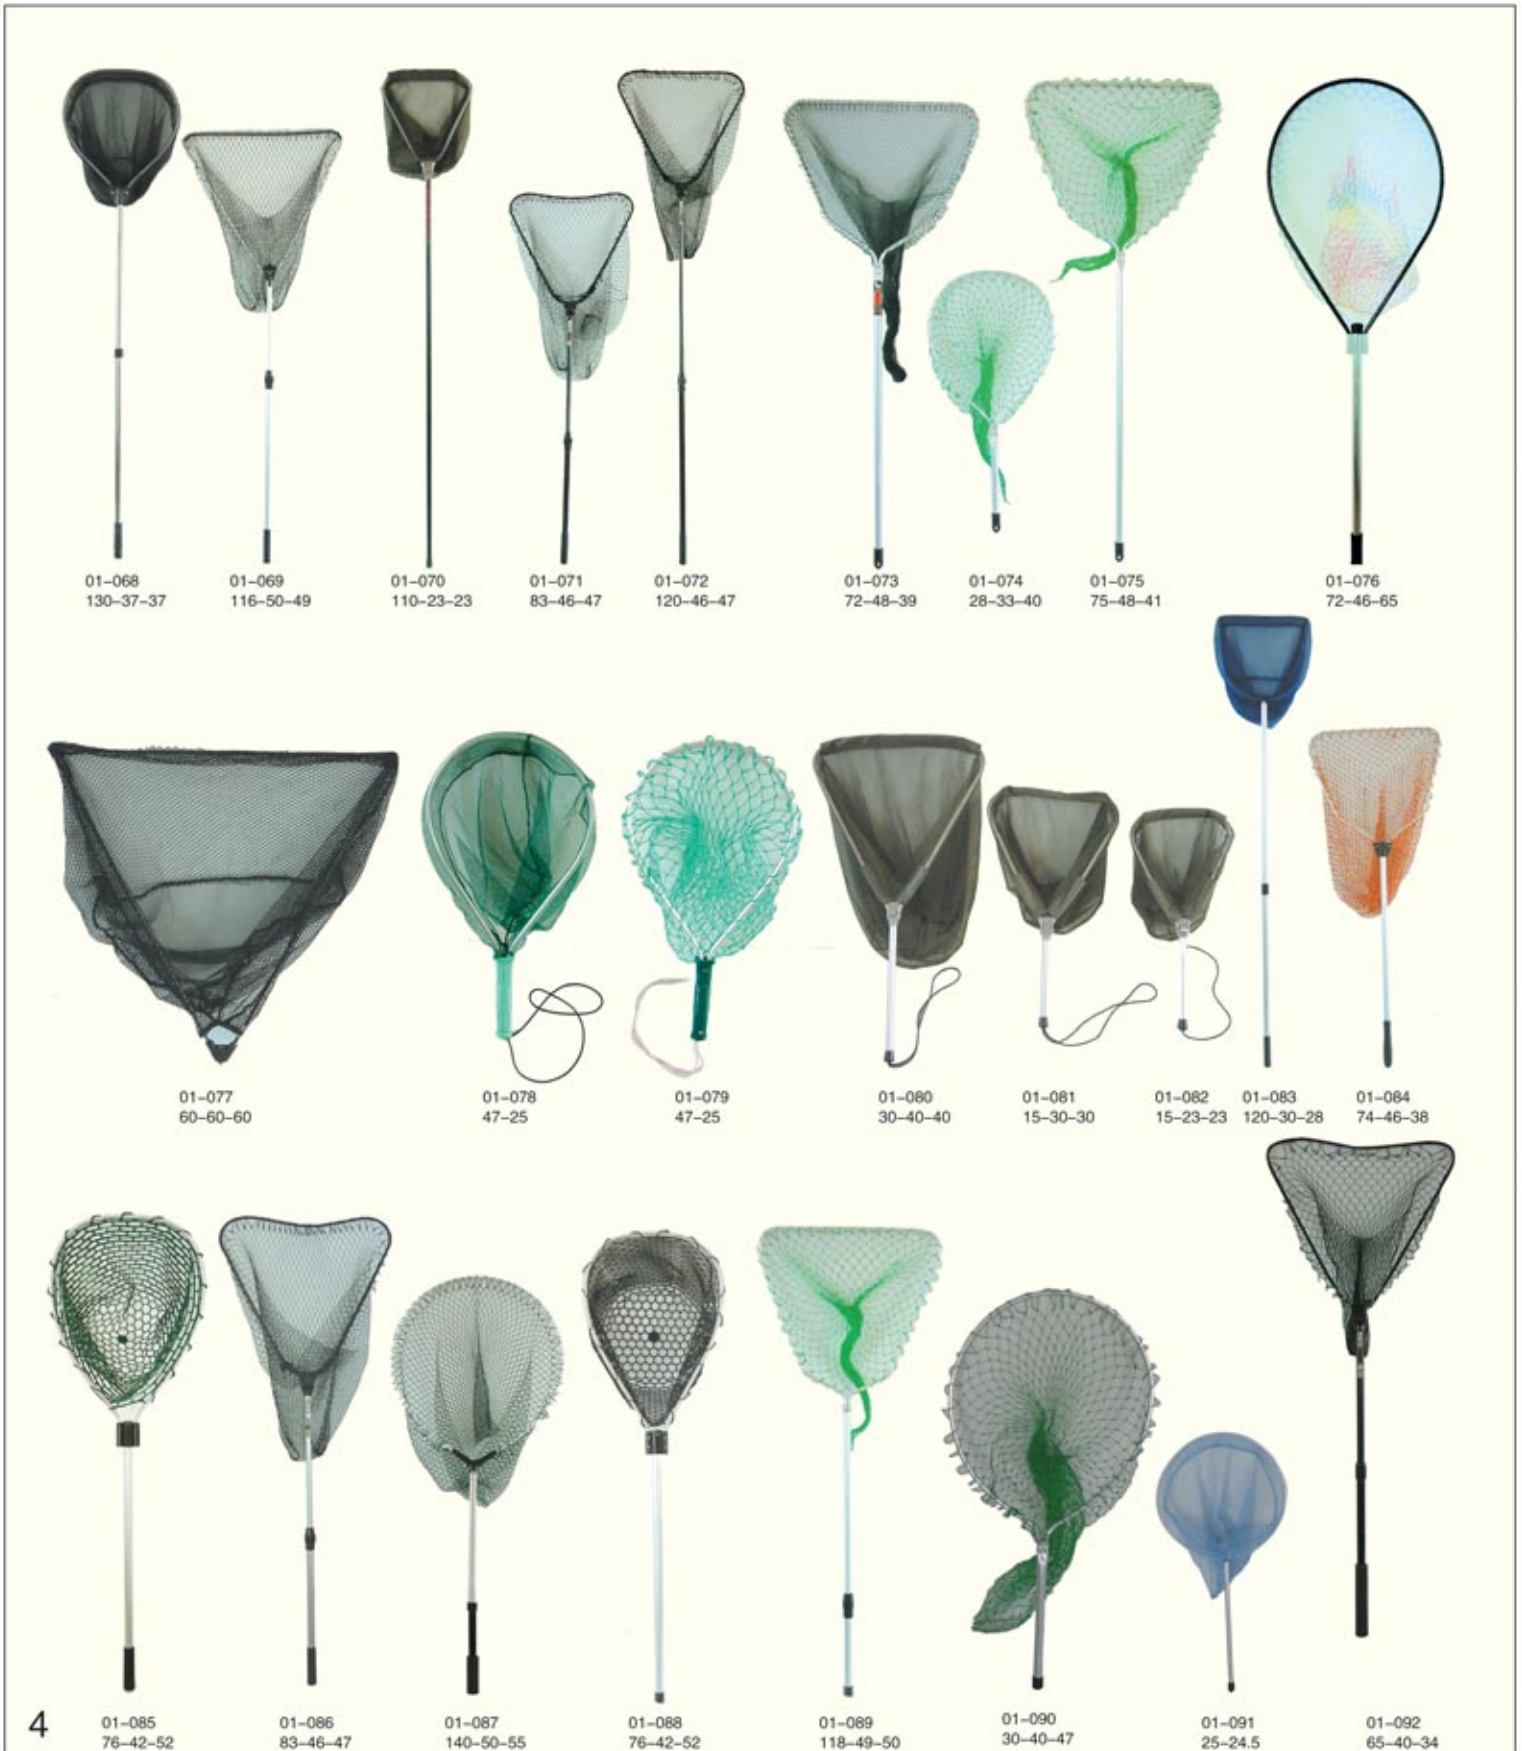

FISHING NET & TACKLE

FISHING NET & TACKLE

FISHING NET & TACKLE

01-093
120-45-38.5

01-094
120-45-38.5

01-095
R=60

01-096
R=80

01-097
53-28