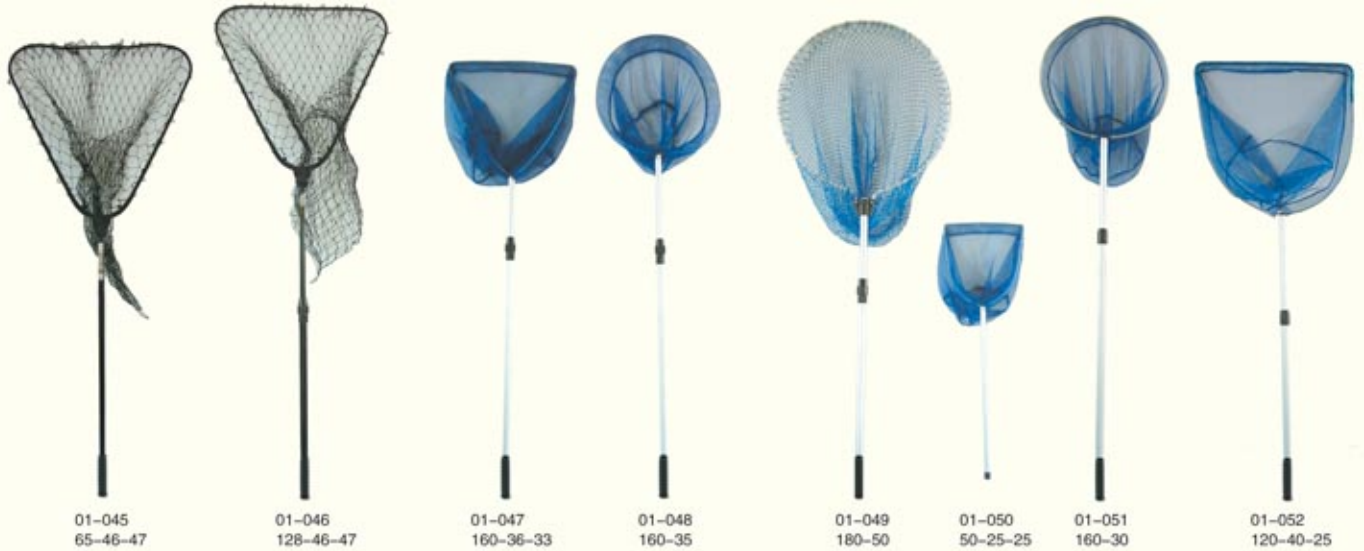

FISHING NET & TACKLE

FISHING NET & TACKLE

FISHING NET & TACKLE

01-093
120-45-38.5

01-094
120-45-38.5

01-095
R=60

01-096
R=80

01-097
53-28