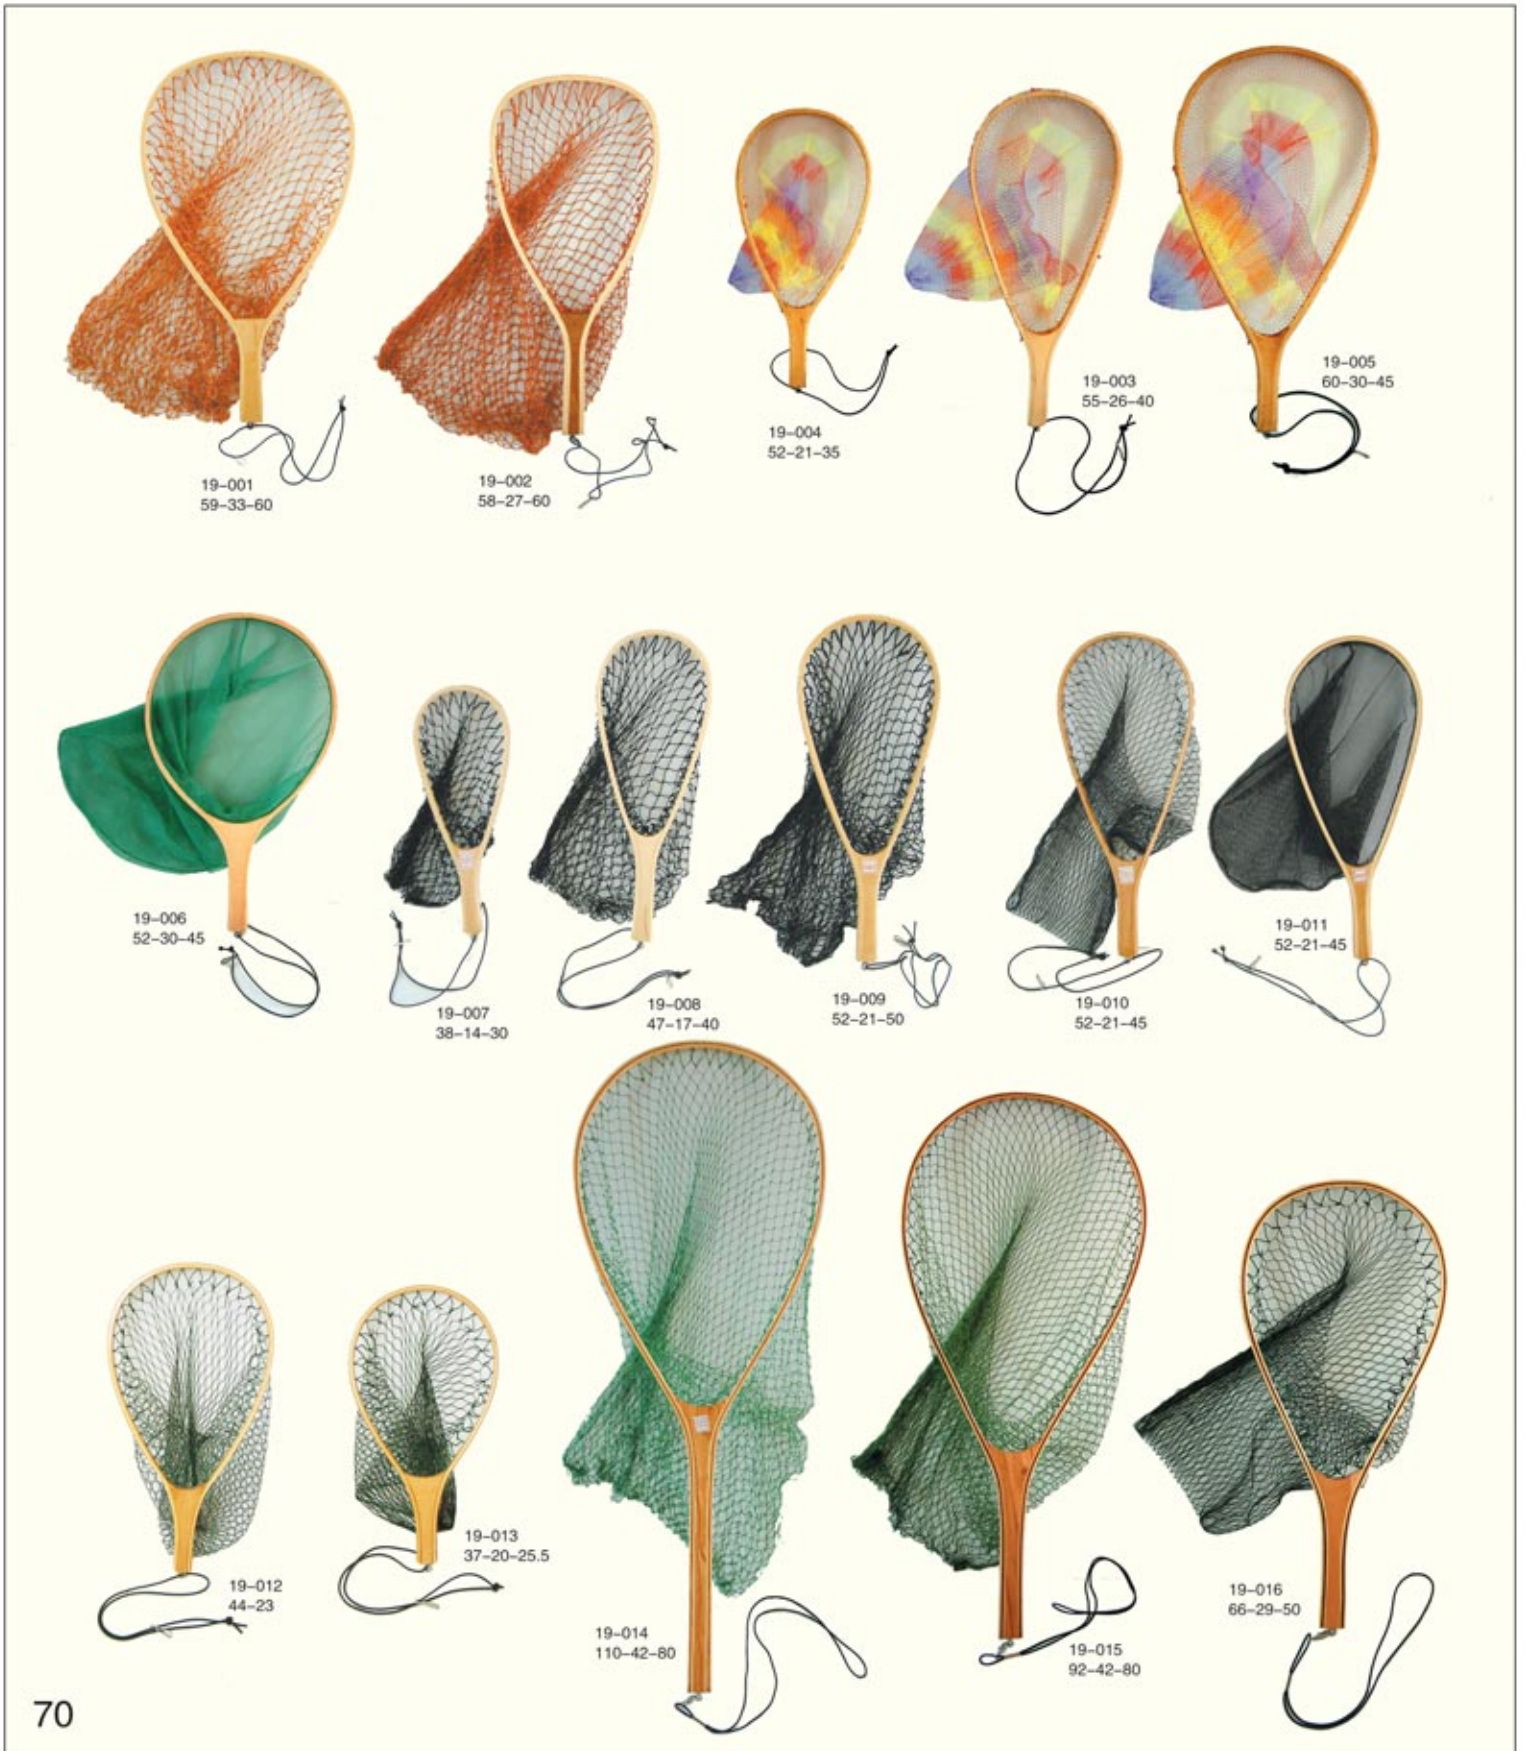

A18-003
36-3
40-3

A18-004
36-2
40-2

A18-005
40-3

A18-006
30-2

A18-007
40-3
45-3

A18-008
40-2

FISHING NET & TACKLE

FISHING NET & TACKLE

19-025
55-24-20

19-026
56-18-20

19-027
53-28

19-028
63-35

19-029
63-35

FISHING NET & TACKLE

FISHING NET & TACKLE

21-001
42-42"