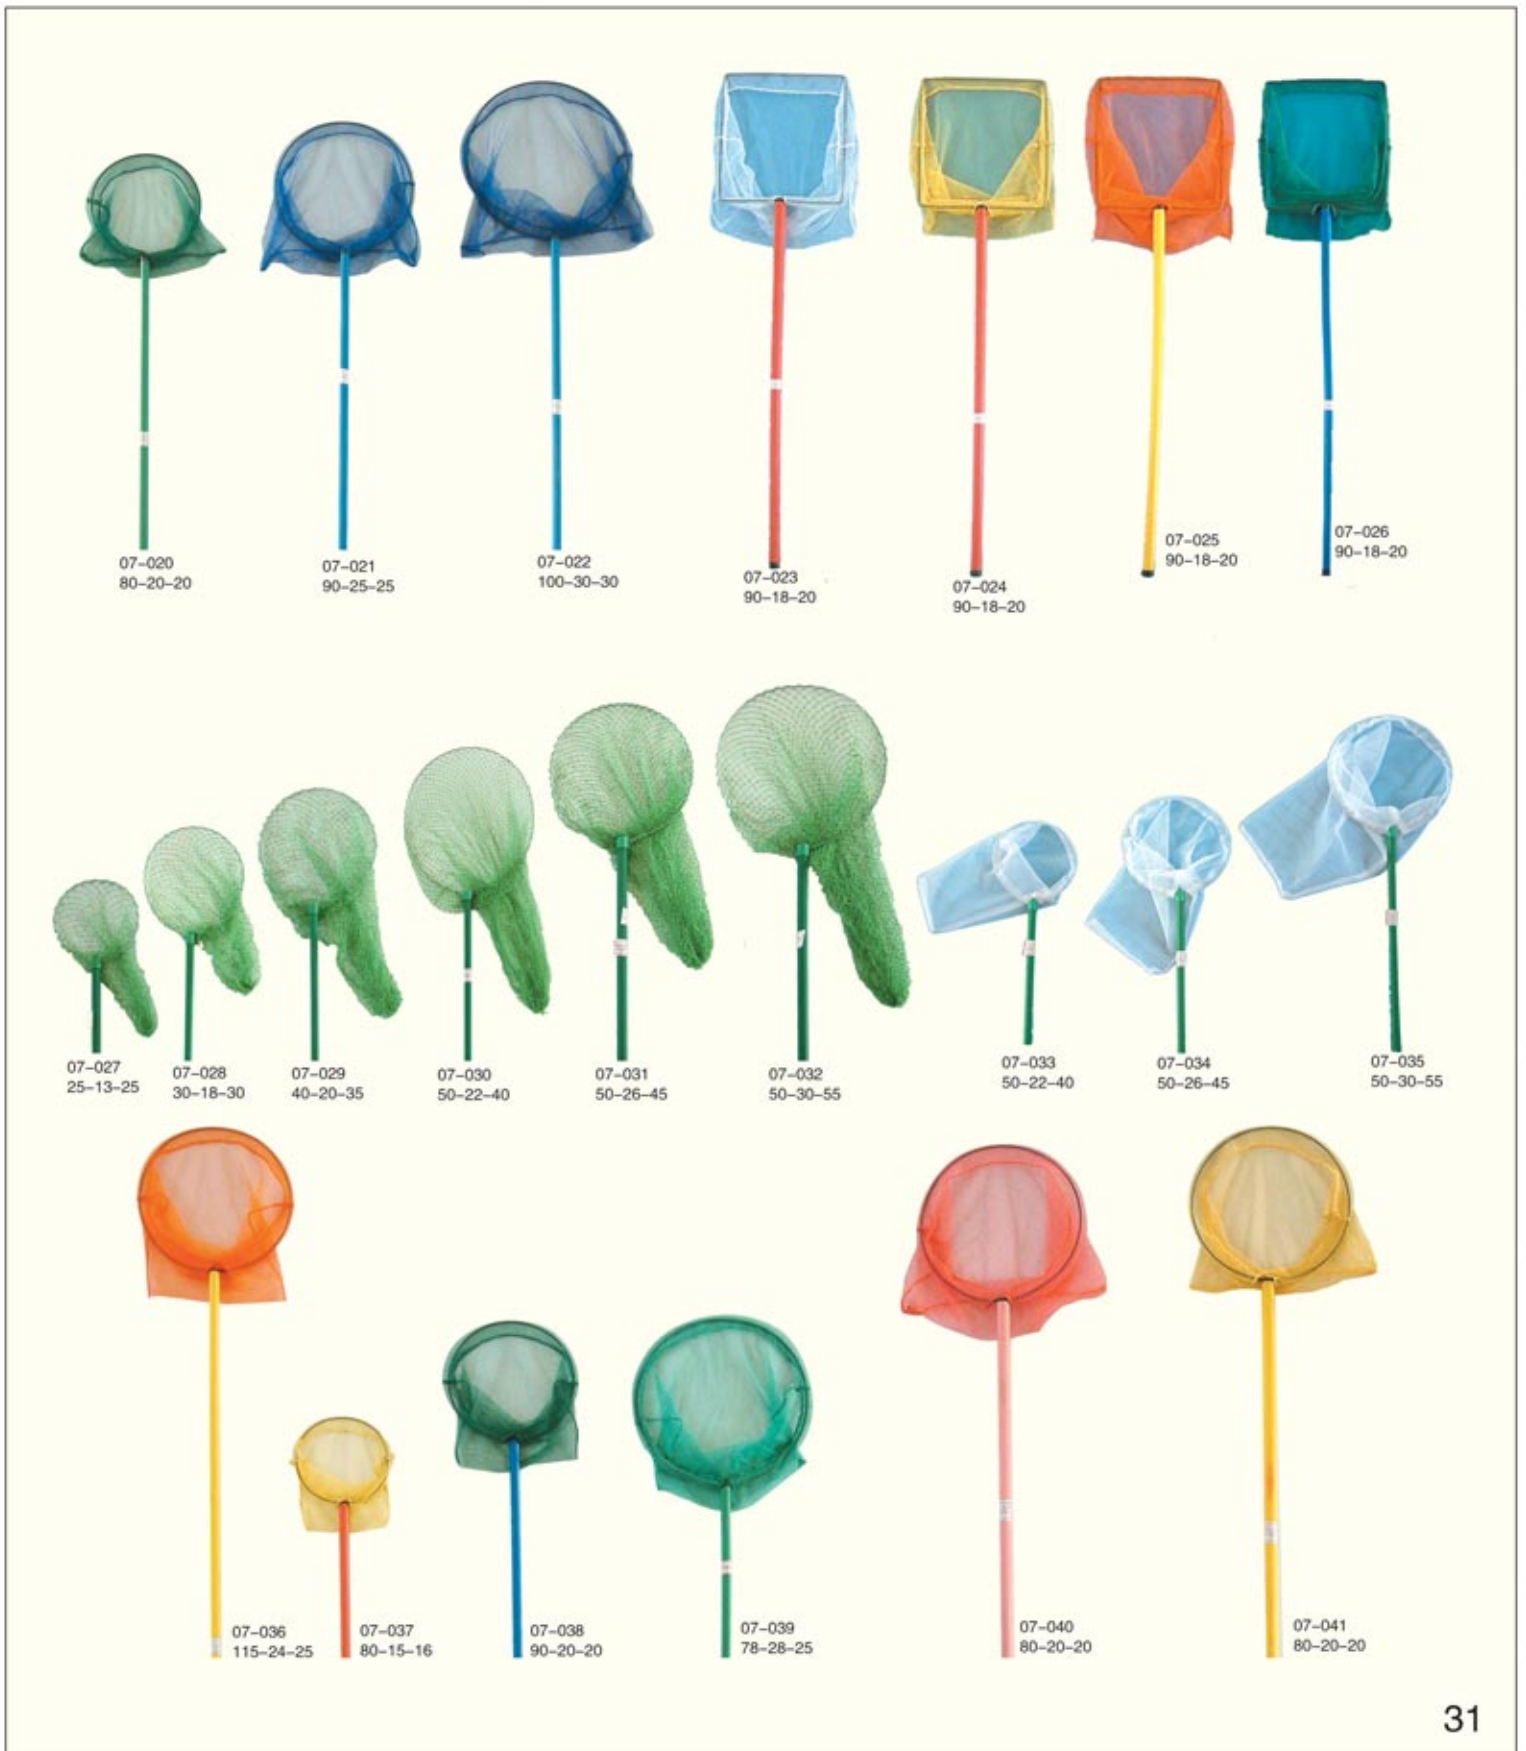

FISHING NET & TACKLE