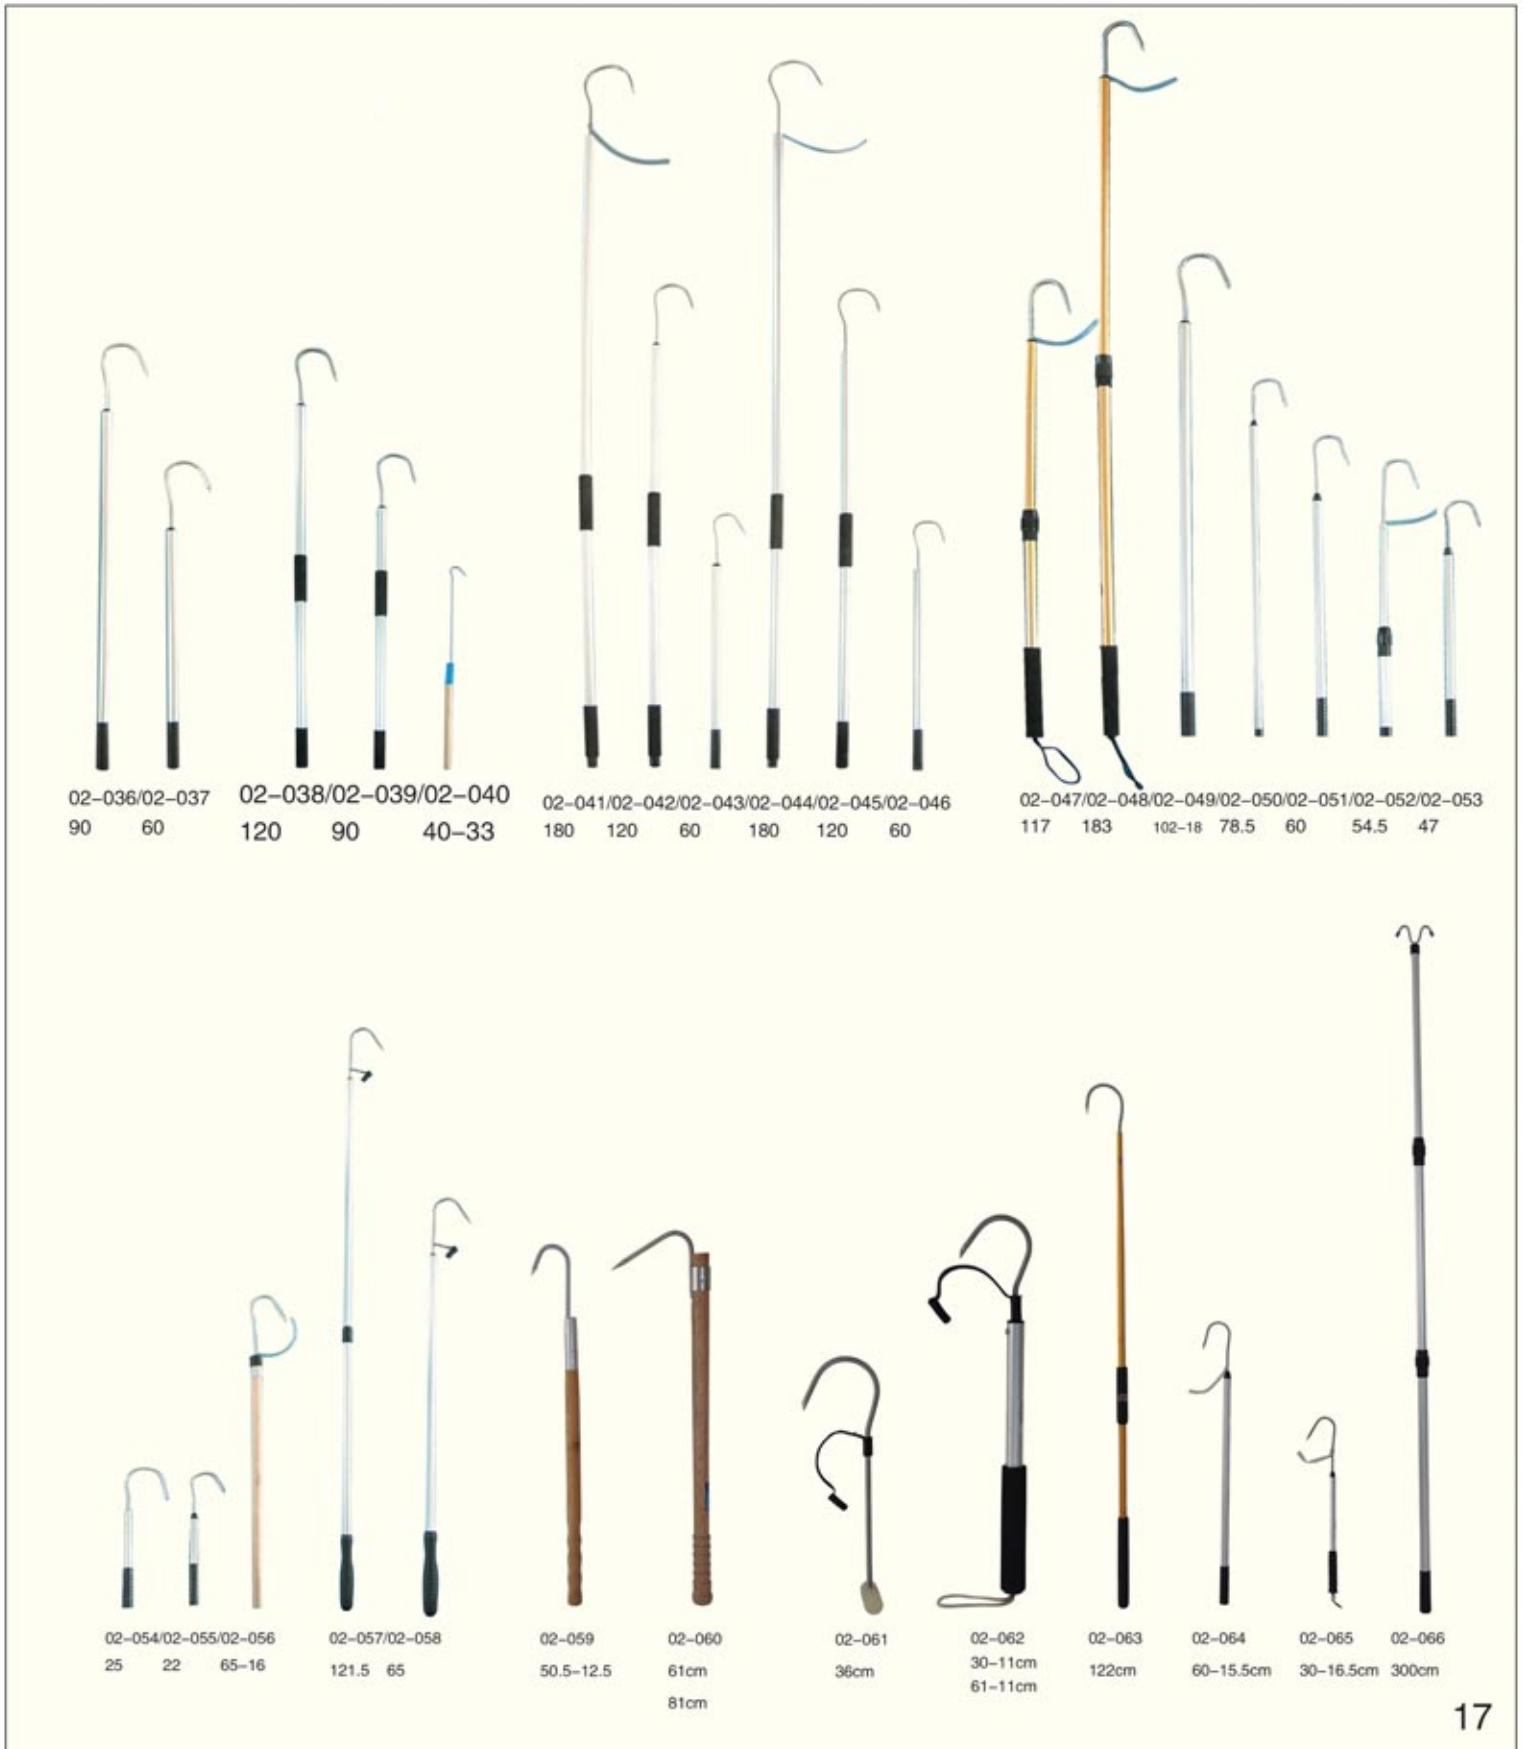

A01-117
65-36-45
75-50-55

A01-118
184-54-54.5

A01-119
180-50

FISHING NET & TACKLE

FISHING NET & TACKLE

FISHING NET & TACKLE

03-001

03-002