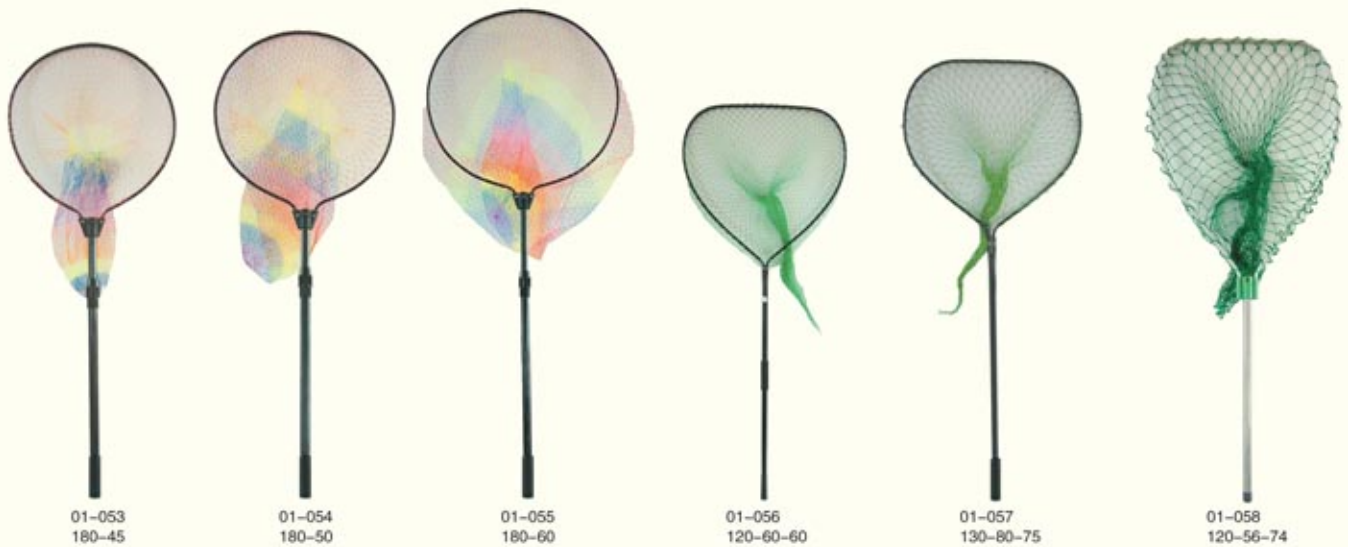

FISHING NET & TACKLE

FISHING NET & TACKLE

FISHING NET & TACKLE

01-093
120-45-38.5

01-094
120-45-38.5

01-095
R=60

01-096
R=80

01-097
53-28